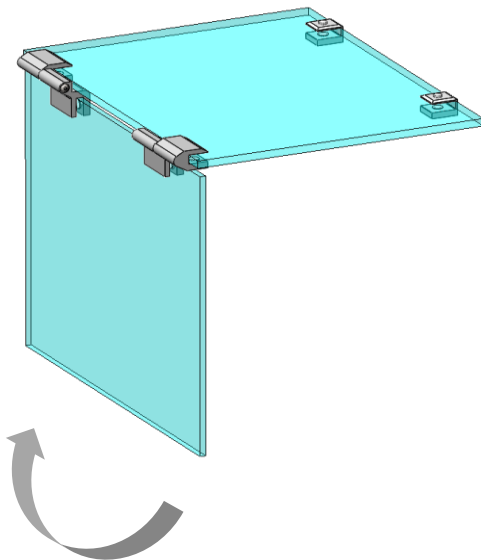

Darstellung
 Image 60%

Frontglas geschlossen
 Front glass closed

Frontglas geöffnet
 Front glass opened

max. Frontglasgröße L = 1000 mm T = 400 mm
 270° schwenkbar

max. front glass size L = 1000 mm T = 400 mm
 270° pivoted

Scharnier links
Hinge left

Scharnier 270° schwenkbar
Hinge 270° pivoted

8mm Glas / glass
rechts/right **22678**
links/left **22679**

10mm Glas / glass
rechts/right **22678.0001**
links/left **22679.0001**