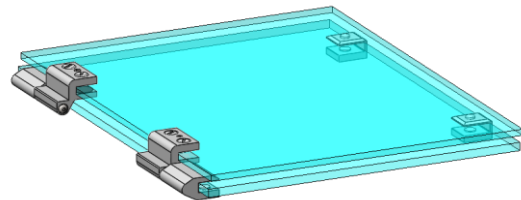

Darstellung
 Image 60%

Frontglas geschlossen
 Front glass closed

Frontglas geöffnet
 Front glass opened

max. Frontglasgröße L = 1000 mm T = 400 mm
 270° schwenkbar

max. front glass size L = 1000 mm T = 400 mm
 270° pivoted

Scharnier links
Hinge left

Scharnier 270° schwenkbar
Hinge 270° pivoted

8mm Glas / glass
rechts/right **22678**
links/left **22679**

10mm Glas / glass
rechts/right **22678.0001**
links/left **22679.0001**