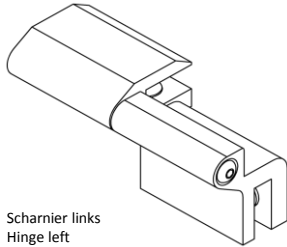

Darstellung
 Image 60%

Frontglas geschlossen
 Front glass closed

Frontglas geöffnet
 Front glass opened

max. Frontglasgröße L = 1000 mm T = 400 mm
 270° schwenkbar

max. front glass size L = 1000 mm T = 400 mm
 270° pivoted

Scharnier links
Hinge left

Scharnier 270° schwenkbar
Hinge 270° pivoted

8mm Glas / glass
rechts/right **22678**
links/left **22679**

10mm Glas / glass
rechts/right **22678.0001**
links/left **22679.0001**