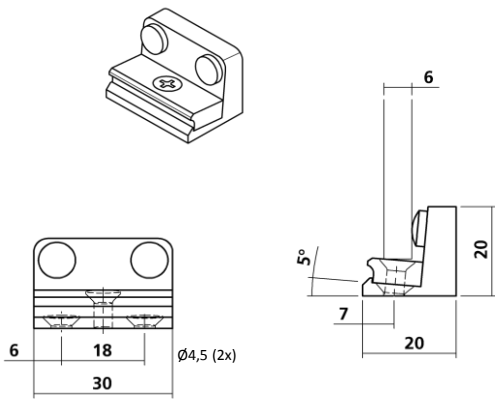

Darstellung
 Image 60%

Frontglas geschlossen
 Front glass closed

Frontglas geöffnet
 Front glass opened

max. Frontglasgröße L = 1000 mm T = 400 mm
 270° schwenkbar

max. front glass size L = 1000 mm T = 400 mm
 270° pivoted

Scharnier links
Hinge left

Scharnier 270° schwenkbar
Hinge 270° pivoted

8mm Glas / glass
rechts/right **22678**
links/left **22679**

10mm Glas / glass
rechts/right **22678.0001**
links/left **22679.0001**